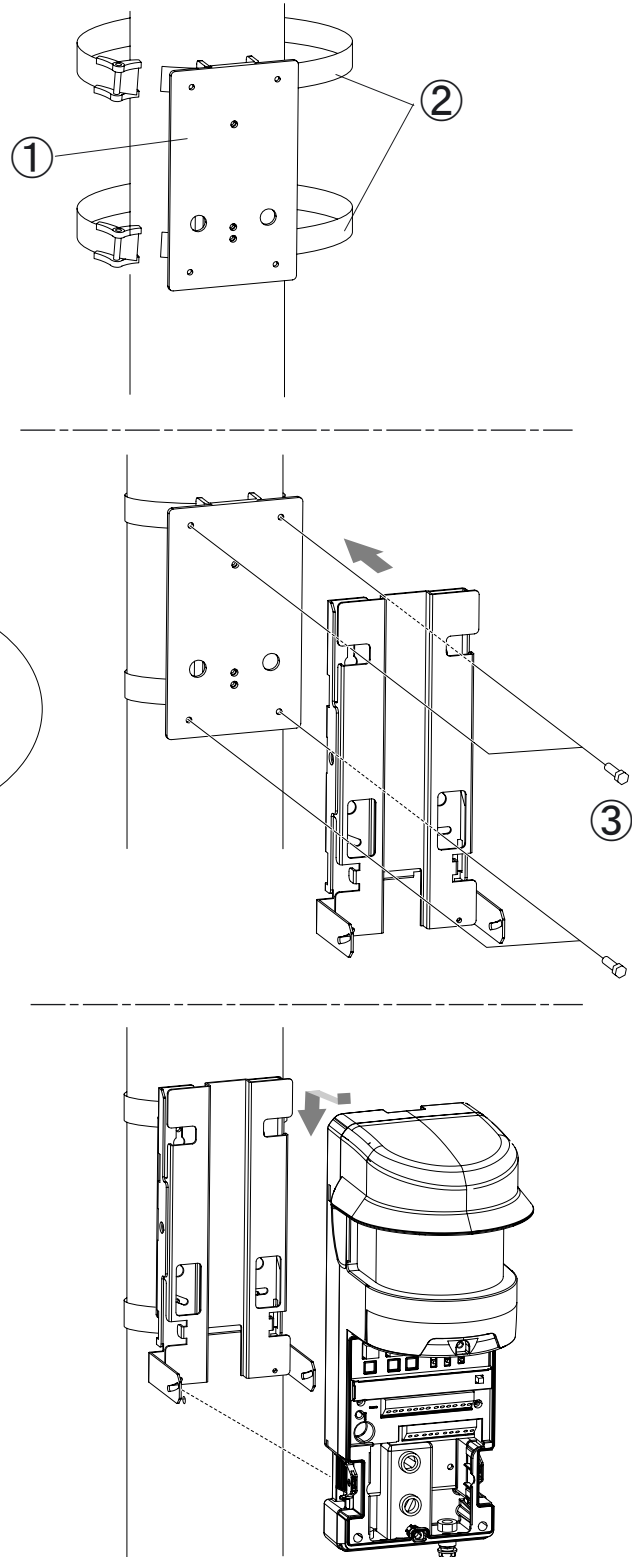

RLS-PB

Installing to RLS-3060

①		x 1	Stainless	②		x 2	Stainless
				③		x 4	Stainless

Dimensions

Unit : mm(inch)

Pole
Max. ϕ 260 (ϕ 10.2)

How to fix pole mount ring.