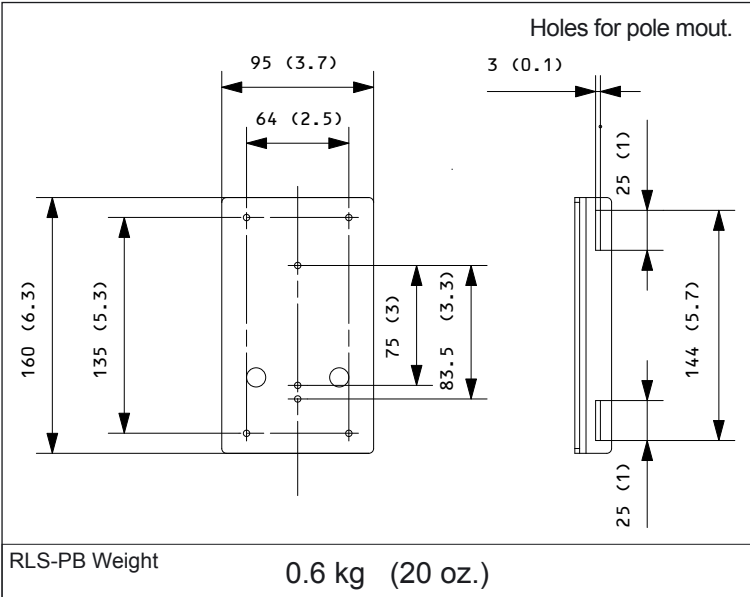

RLS-PB

Installing to RLS-3060

①		x 1	Stainless	②		x 2	Stainless
				③		x 4	Stainless

Dimensions

Unit : mm(inch)

Pole
Max. ϕ 260 (ϕ 10.2)

How to fix pole mount ring.